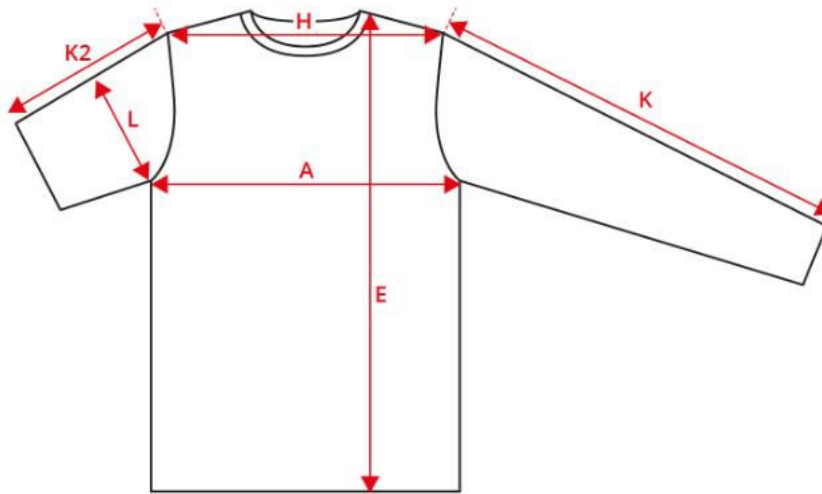

NO.
0381

PRO Wear CARE sweatshirt | unbrushed | women

Description (measured in cm)	XS	S	M	L	XL	2XL	3XL	4XL	5XL	6XL
A: ½ Chest width	47	50	53	57	61	64	67	71	75	79
E: Front length from high point shoulder	63	65	67	69	71	73	75	77	79	81
H: Shoulder to shoulder	38.5	40	41.5	43.5	45.5	47.5	49.5	51.5	53.5	55.5
K: Sleeve length - long	61	62	63	64	65	66	67	67	67	67
L: ½ upper arm width	17.5	18.5	19.5	20.5	21.5	22.7	23.9	25.1	26.3	27.5

How to measure

Tolerance in cm

A	E	H	K	K2	L
1.5	1.5	1.5	1.5	1	1

The measurements in a product measurement chart refer to measurements made directly on the clothing.

Lay the garment out flat on an even surface without stretching it. Take the measurements as shown by the arrows and select the size that fits.