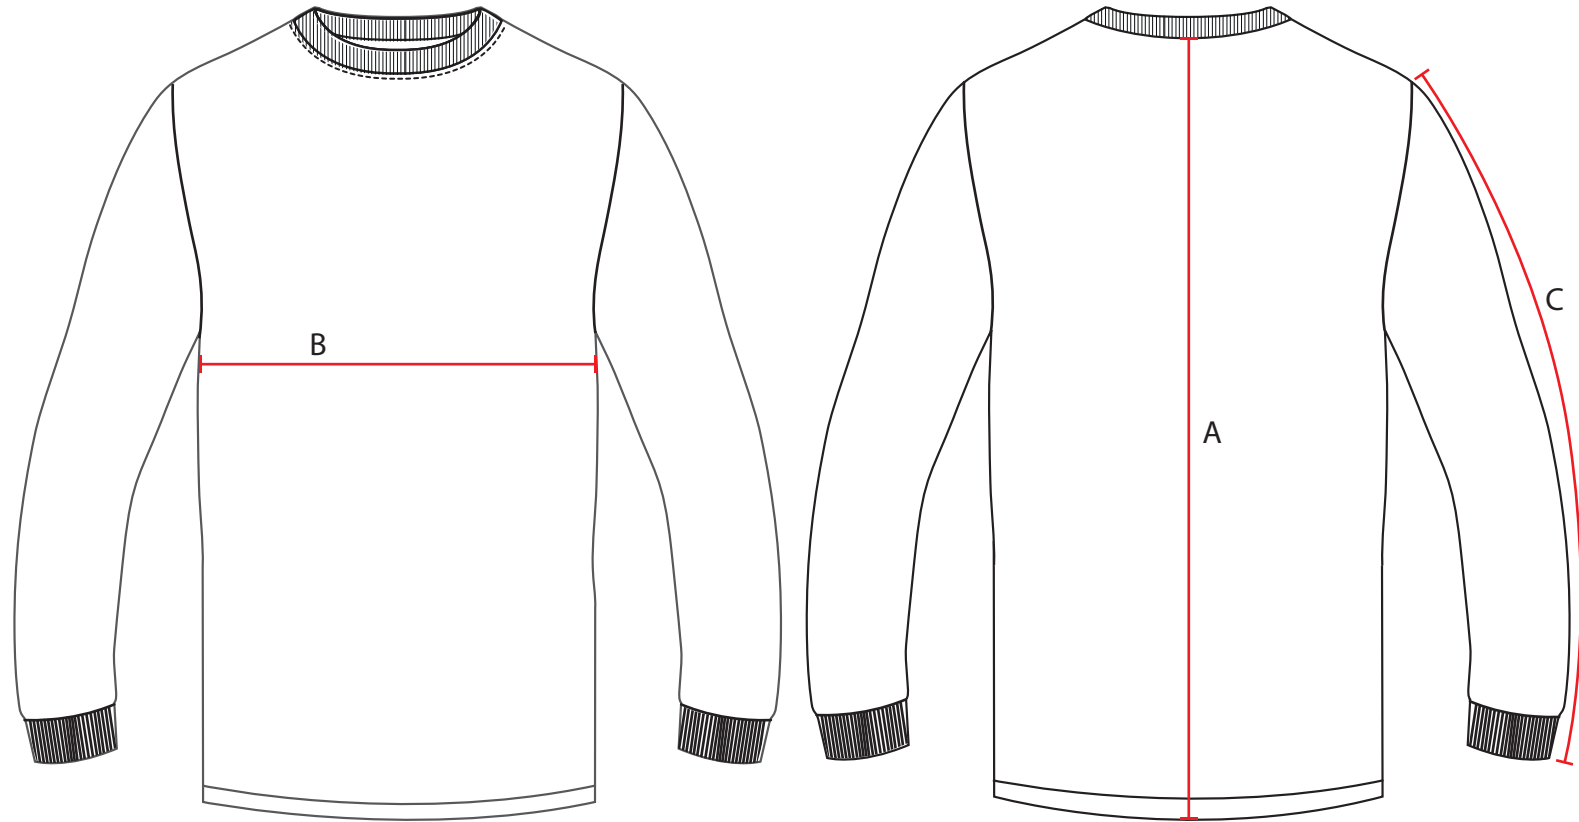

STYLE NO: **B123** DESCRIPTION: **Thermal T-Shirt Long Sleeve**

	Descriptions	XS	S	M	L	XL	XXL	3XL	4XL	5XL
A	Back Length	73	74	75	76	78	80	82	84	86
B	Chest Width	40	46	50	54	60	64	68	72	78
C	Sleeve Length	63	64	65	66	67	68	69	70	71